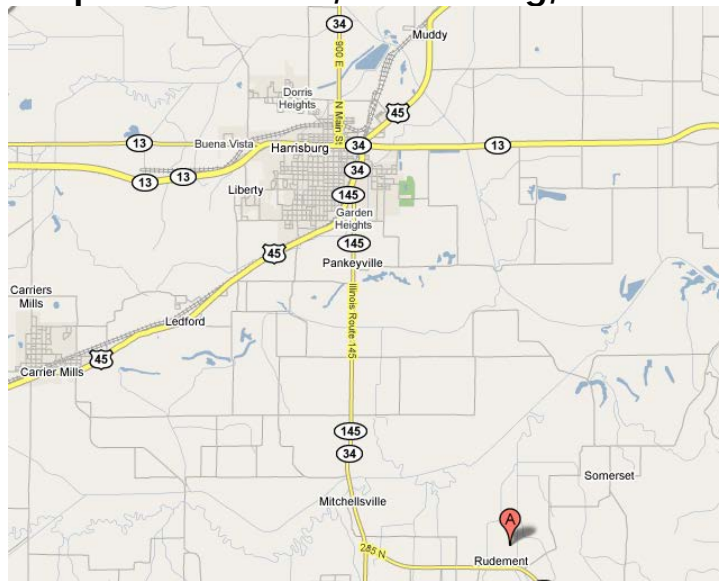

In Christian Service,

Janice Bundren
Little Egypt Chrysalis Community

Enclosure

Camp Oxford

140 Camp Oxford Road, Harrisburg, Illinois 62946

Directions to Camp Oxford:

From the south on I-57N		
	Get on I-57N	
➔	Take exit 54A for SR-13 E toward Harrisburg/Marion	0.4 mi
	Merge onto W DeYoung St/SR-13 Continue to follow SR-13	23.7 mi
➔	Turn right at S Commercial St/SR-34/US-45 Continue to follow SR-34/US-45	0.9 mi
⬅	Turn left at Illinois Route 145/Illinois Route 34/SR-145/SR-34 Continue to follow SR-145/SR-34	6.0 mi
⬅	Turn left at 285 N/Illinois Route 34/SR-34 Continue to follow SR-34	2.4 mi
⬅	Turn left at Camp Oxford Rd Destination will be on the right	0.4 mi
From the north on I-57S		
	Get on I-57S	
➔	Take exit 54A for SR-13 E toward Harrisburg/Marion	2.9 mi
	Merge onto W DeYoung St/SR-13 Continue to follow SR-13	23.7 mi
➔	Turn right at S Commercial St/SR-34/US-45 Continue to follow SR-34/US-45	0.9 mi
⬅	Turn left at Illinois Route 145/Illinois Route 34/SR-145/SR-34 Continue to follow SR-145/SR-34	6.0 mi
⬅	Turn left at 285 N/Illinois Route 34/SR-34 Continue to follow SR-34	2.4 mi
⬅	Turn left at Camp Oxford Rd Destination will be on the right	0.4 mi

First United Methodist Church

122 West Poplar Street, Harrisburg, Illinois 62946

Directions to First United Methodist Church, Harrisburg:

From the south on I-57N		
	Get on I-57N	
➔	Take exit 54A for SR-13 E toward Harrisburg/Marion	0.4 mi
	Merge onto W DeYoung St/SR-13 Continue to follow SR-13	22.7 mi
➔	Turn right at S Commercial St/SR-34/US-45 Continue to follow SR-34/US-45	0.9 mi
⬅	Church will be on your left	
From the north on I-57S		
	Get on I-57S	
➔	Take exit 54A for SR-13 E toward Harrisburg/Marion	2.9 mi
	Merge onto W DeYoung St/SR-13 Continue to follow SR-13	22.7 mi
⬅	Church will be on your left	