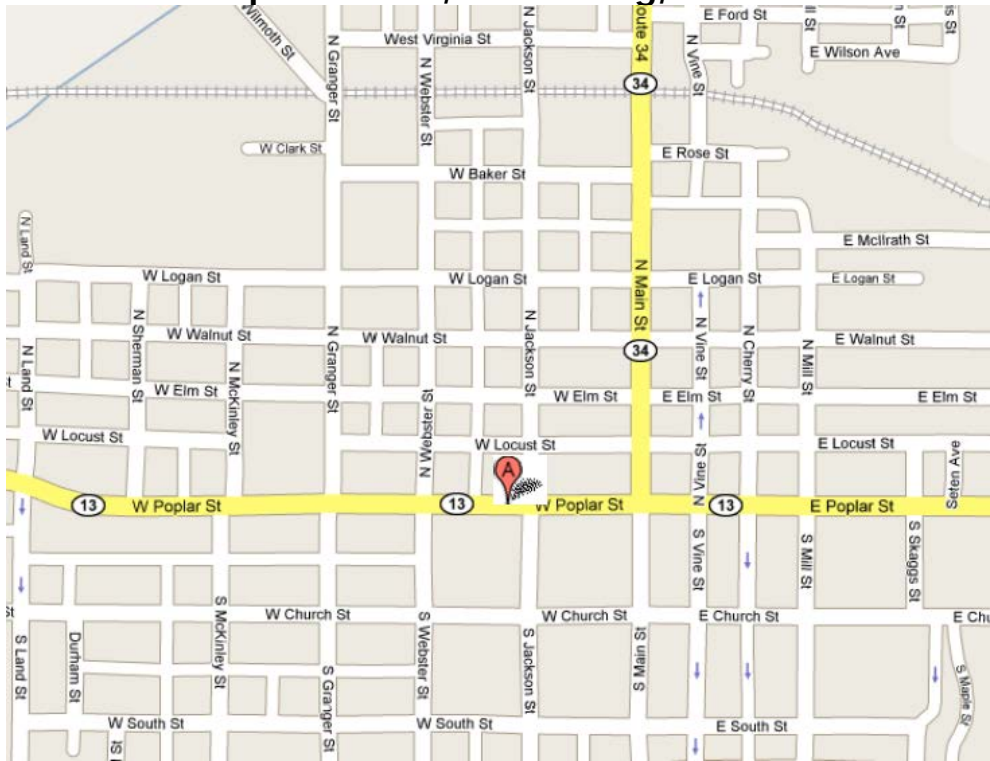

In Christian Service,

Janice Bundren
Little Egypt Chrysalis Community

Enclosure

Camp Oxford

140 Camp Oxford Road, Harrisburg, Illinois 62946

Directions to Camp Oxford:

From the south on I-57N		
	Get on I-57N	
➔	Take exit 54A for SR-13 E toward Harrisburg/Marion	0.4 mi
	Merge onto W DeYoung St/SR-13 Continue to follow SR-13	23.7 mi
➔	Turn right at S Commercial St/SR-34/US-45 Continue to follow SR-34/US-45	0.9 mi
⬅	Turn left at Illinois Route 145/Illinois Route 34/SR-145/SR-34 Continue to follow SR-145/SR-34	6.0 mi
⬅	Turn left at 285 N/Illinois Route 34/SR-34 Continue to follow SR-34	2.4 mi
⬅	Turn left at Camp Oxford Rd Destination will be on the right	0.4 mi
From the north on I-57S		
	Get on I-57S	
➔	Take exit 54A for SR-13 E toward Harrisburg/Marion	2.9 mi
	Merge onto W DeYoung St/SR-13 Continue to follow SR-13	23.7 mi
➔	Turn right at S Commercial St/SR-34/US-45 Continue to follow SR-34/US-45	0.9 mi
⬅	Turn left at Illinois Route 145/Illinois Route 34/SR-145/SR-34 Continue to follow SR-145/SR-34	6.0 mi
⬅	Turn left at 285 N/Illinois Route 34/SR-34 Continue to follow SR-34	2.4 mi
⬅	Turn left at Camp Oxford Rd Destination will be on the right	0.4 mi

First United Methodist Church

122 West Poplar Street, Harrisburg, Illinois 62946

Directions to First United Methodist Church, Harrisburg:

From the south on I-57N		
	Get on I-57N	
➔	Take exit 54A for SR-13 E toward Harrisburg/Marion	0.4 mi
	Merge onto W DeYoung St/SR-13 Continue to follow SR-13	22.7 mi
➔	Turn right at S Commercial St/SR-34/US-45 Continue to follow SR-34/US-45	0.9 mi
⬅	Church will be on your left	
From the north on I-57S		
	Get on I-57S	
➔	Take exit 54A for SR-13 E toward Harrisburg/Marion	2.9 mi
	Merge onto W DeYoung St/SR-13 Continue to follow SR-13	22.7 mi
⬅	Church will be on your left	