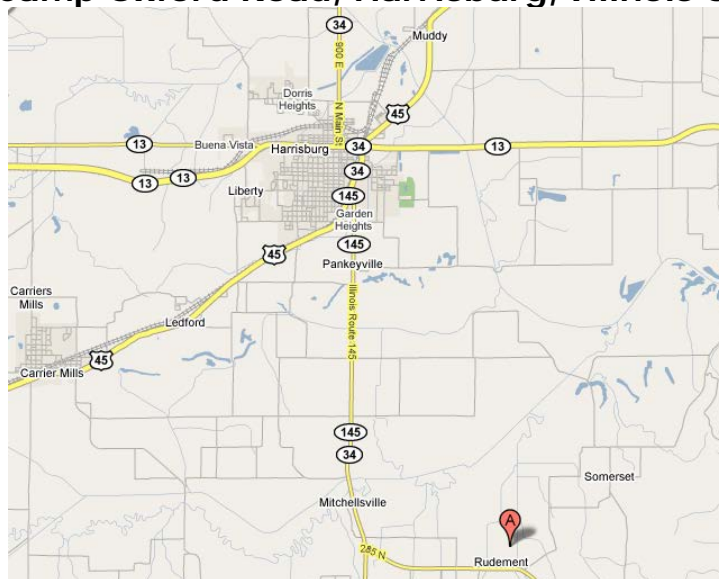

Directions to Camp Oxford:

From the south on I-57N		
	Get on I-57N	
➔	Take exit 54A for SR-13 E toward Harrisburg/Marion	0.4 mi
	Merge onto W DeYoung St/SR-13 Continue to follow SR-13	23.7 mi
➔	Turn right at S Commercial St/SR-34/US-45 Continue to follow SR-34/US-45	0.9 mi
⬅	Turn left at Illinois Route 145/Illinois Route 34/SR-145/SR-34 Continue to follow SR-145/SR-34	6.0 mi
⬅	Turn left at 285 N/Illinois Route 34/SR-34 Continue to follow SR-34	2.4 mi
⬅	Turn left at Camp Oxford Rd Destination will be on the right	0.4 mi
From the north on I-57S		
	Get on I-57S	
➔	Take exit 54A for SR-13 E toward Harrisburg/Marion	2.9 mi
	Merge onto W DeYoung St/SR-13 Continue to follow SR-13	23.7 mi
➔	Turn right at S Commercial St/SR-34/US-45 Continue to follow SR-34/US-45	0.9 mi
⬅	Turn left at Illinois Route 145/Illinois Route 34/SR-145/SR-34 Continue to follow SR-145/SR-34	6.0 mi
⬅	Turn left at 285 N/Illinois Route 34/SR-34 Continue to follow SR-34	2.4 mi
⬅	Turn left at Camp Oxford Rd Destination will be on the right	0.4 mi

Closing Location

First United Methodist Church

122 West Poplar Street, Harrisburg, Illinois 62946

Directions to First United Methodist Church, Harrisburg:

From the south on I-57N		
	Get on I-57N	
➔	Take exit 54A for SR-13 E toward Harrisburg/Marion	0.4 mi
	Merge onto W DeYoung St/SR-13 Continue to follow SR-13	22.7 mi
➔	Turn right at S Commercial St/SR-34/US-45 Continue to follow SR-34/US-45	0.9 mi
⬅	Church will be on your left	
From the north on I-57S		
	Get on I-57S	
➔	Take exit 54A for SR-13 E toward Harrisburg/Marion	2.9 mi
	Merge onto W DeYoung St/SR-13 Continue to follow SR-13	22.7 mi
⬅	Church will be on your left	