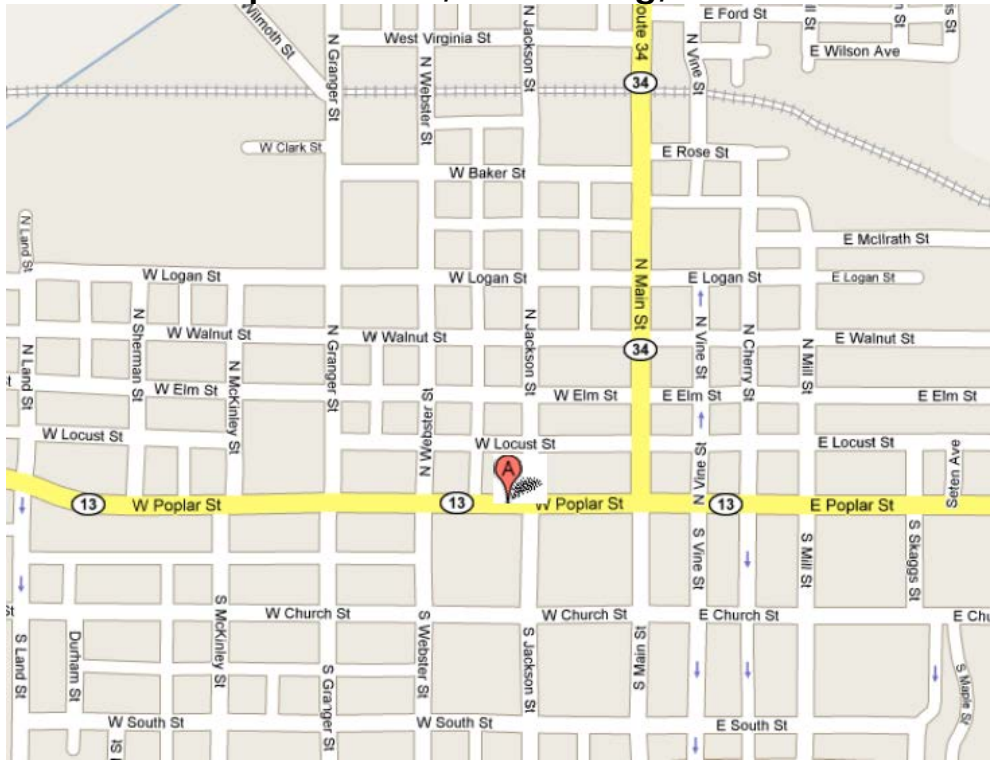

Directions to Camp Oxford:

From the south on I-57N		
	Get on I-57N	
➔	Take exit 54A for SR-13 E toward Harrisburg/Marion	0.4 mi
	Merge onto W DeYoung St/SR-13 Continue to follow SR-13	23.7 mi
➔	Turn right at S Commercial St/SR-34/US-45 Continue to follow SR-34/US-45	0.9 mi
⬅	Turn left at Illinois Route 145/Illinois Route 34/SR-145/SR-34 Continue to follow SR-145/SR-34	6.0 mi
⬅	Turn left at 285 N/Illinois Route 34/SR-34 Continue to follow SR-34	2.4 mi
⬅	Turn left at Camp Oxford Rd Destination will be on the right	0.4 mi
From the north on I-57S		
	Get on I-57S	
➔	Take exit 54A for SR-13 E toward Harrisburg/Marion	2.9 mi
	Merge onto W DeYoung St/SR-13 Continue to follow SR-13	23.7 mi
➔	Turn right at S Commercial St/SR-34/US-45 Continue to follow SR-34/US-45	0.9 mi
⬅	Turn left at Illinois Route 145/Illinois Route 34/SR-145/SR-34 Continue to follow SR-145/SR-34	6.0 mi
⬅	Turn left at 285 N/Illinois Route 34/SR-34 Continue to follow SR-34	2.4 mi
⬅	Turn left at Camp Oxford Rd Destination will be on the right	0.4 mi

Closing Location

First United Methodist Church

122 West Poplar Street, Harrisburg, Illinois 62946

Directions to First United Methodist Church, Harrisburg:

From the south on I-57N		
	Get on I-57N	
➔	Take exit 54A for SR-13 E toward Harrisburg/Marion	0.4 mi
	Merge onto W DeYoung St/SR-13 Continue to follow SR-13	22.7 mi
➔	Turn right at S Commercial St/SR-34/US-45 Continue to follow SR-34/US-45	0.9 mi
⬅	Church will be on your left	
From the north on I-57S		
	Get on I-57S	
➔	Take exit 54A for SR-13 E toward Harrisburg/Marion	2.9 mi
	Merge onto W DeYoung St/SR-13 Continue to follow SR-13	22.7 mi
⬅	Church will be on your left	